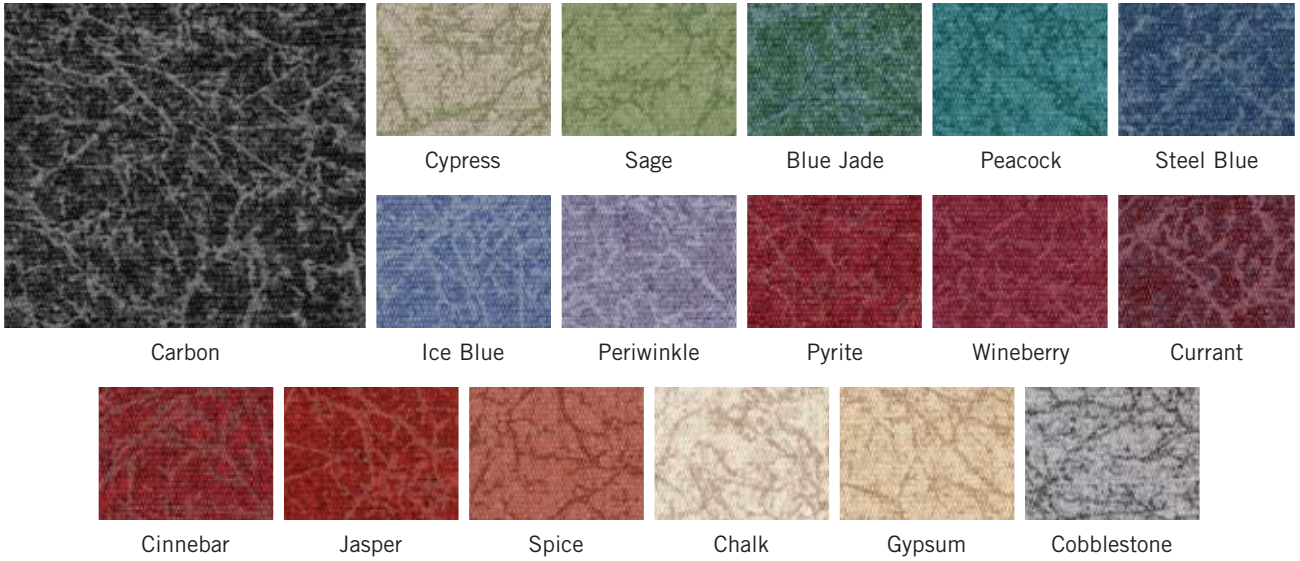

PRODUCT DETAILS

RENAISSANCE