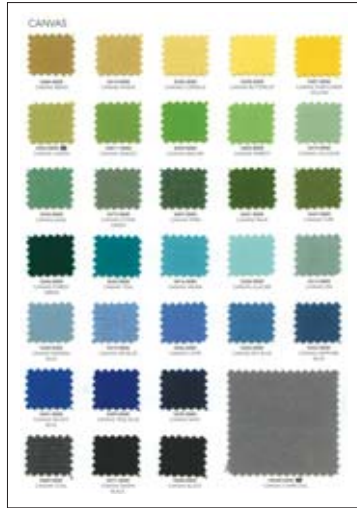

sunbrella® FURNISHING FABRICS INDENT PROGRAM

Sunbrella Furnishing Fabrics were inspired by the proven performance of the marine & awning acrylic fabrics. The outdoor environment is a harsh test for any type of fabric. Not only does it need to be colour fast, stain and mildew resistant, it must be easy to clean. The Furnishing Fabrics range is a combination of the proven Sunbrella performance with a stunning range of colours and designs suitable for any indoor or outdoor upholstery project. This entire collection is available through Nolan.UDA on an indent basis with a lead time of 2 weeks.

CANVAS

SPECTRUM & RENAISSANCE

SPECIALTY WEAVES

TEXTURES, SHADOW & RIB

STRIPES