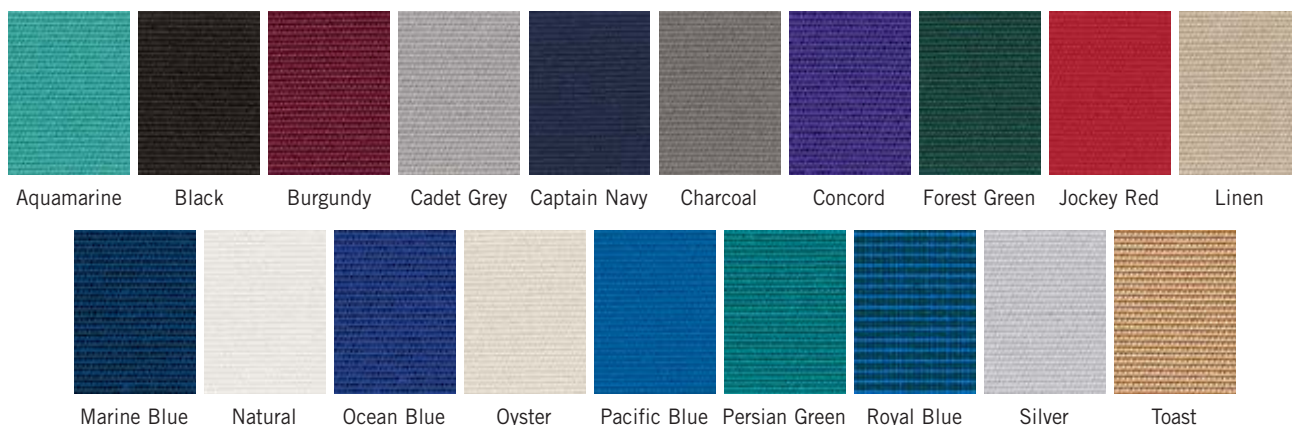

PRODUCT DETAILS

The standard Sunbrella range is manufactured from 100% solution dyed acrylic and features a fluorocarbon water repellent finish. Sunbrella “Plus” has the same construction as the standard Sunbrella range but features a polyurethane coated backing to ensure the surface is 100% impervious.

Product	Sunbrella Standard		Sunbrella “Plus”	
Width	152cm	203cm	152cm	203cm
Part # Aquamarine	04SUNAQU	–	04PLUAQU	–
Black	04SUNBLA	04EXTSUN JET	04PLUBLA	04EXTPLU JET
Burgundy	04SUNBUR	04EXTSUN BUR	04PLUBUR	04EXTPLU BUR
Cadet Grey	04SUNCAD	04EXTSUN CAD	04PLUCAD	04EXTPLU CAD
Captain Navy	04SUNCAP	04EXTSUN CAP	04PLUCAP	04EXTPLU CAP
Charcoal	04SUNCHA	04EXTSUN CHA	–	04EXTPLU CHA
Concord	04SUNCON	–	–	–
Forest Green	04SUNFOR	–	04PLUFOR	–
Jockey Red	04SUNJOC	–	04PLUJOC	–
Linen	04SUNLIN	–	–	–
Marine Blue	04SUNMAR	–	–	–
Natural	04SUNNAT	–	04PLUNAT	–
Ocean Blue	04SUNOCE	–	04PLUOCE	–
Oyster	04SUNOYS	–	04PLUOYS	–
Pacific Blue	04SUNPAC	04EXTSUN PAC	04PLUPAC	04EXTPLU PAC
Persian Green	04SUNPER	–	04PLUPER	–
Royal Blue	04SUNROY	–	04PLUROY	–
Silver		04EXTSUN SIL		04EXTPLU SIL
Toast		04EXTSUN TOA		04EXTPLU TOA

SPECIFICATIONS

Product	Sunbrella Standard	Sunbrella “Plus”
Total Weight (gsm)	314	340
Roll Length (metres)	45.8	41.1
Tensile Strength AS 2001.2.3 (N/5cm)	1358 warp, 797 weft	1334 warp, 860 weft
Hydrostatic Pressure Resistance AS 2001.2.17	3.4 kpa	24 kpa
Colour fastness after extended UV exposure	Excellent	Excellent
Strength loss after extended UV exposure	6%	0%