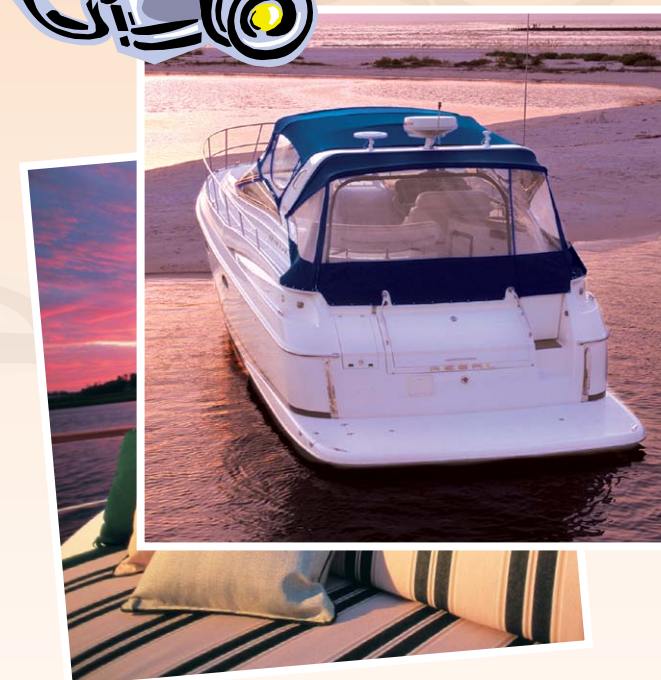

Sunbrella Snap Shot Promotion Conditions

1. Promotion is valid from 1st December 2011 to 29th Feb 2012. No rain checks apply.
2. Each customer who purchases one roll of Sunbrella® material will receive one camera. Multiple roll purchases will receive multiple cameras.
3. If the exact make and model camera is unavailable late in the promotion, an equivalent camera will be substituted.
4. Standard factory roll lengths apply for the competition.
5. Standard Nolan.UDA conditions of sale apply.
6. All photo entries must be received by Monday 5th March 2012. Winning entry will be judged on 9th March 2012 and the winner will be notified by telephone.
7. Promotional items will be delivered free of charge to all major capital cities. Charges may apply for regional deliveries.

Sunbrella® is a registered trademark of Glen Raven, Inc.

SYDNEY

3 Bradford Street, Alexandria, NSW 2015
Telephone: (02) 9669 3333

NEWCASTLE

66 Orlando Road, Lambton, NSW 2299
Telephone: (02) 4957 7766

BRISBANE

14 Lions Park Drive, Yatala, QLD 4207
Telephone: (07) 3387 8500

MELBOURNE

55 Cleeland Road, Oakleigh South, VIC 3167
Telephone: (03) 9545 5588

ADELAIDE

489 Cross Keys Road, Cavan, SA 5094
Telephone: (08) 8260 1055

PERTH

18 Hazelhurst Street, Kewdale, WA 6105
Telephone: (08) 9376 2666

DARWIN

Unit 1, 6 Finniss Street, Darwin, NT 0800
Telephone: (08) 8981 1555

Nolan.UDA

www.NolanUDA.com.au

SUNBRELLA
SNAP SHOT
PROMOTION

sunbrella®