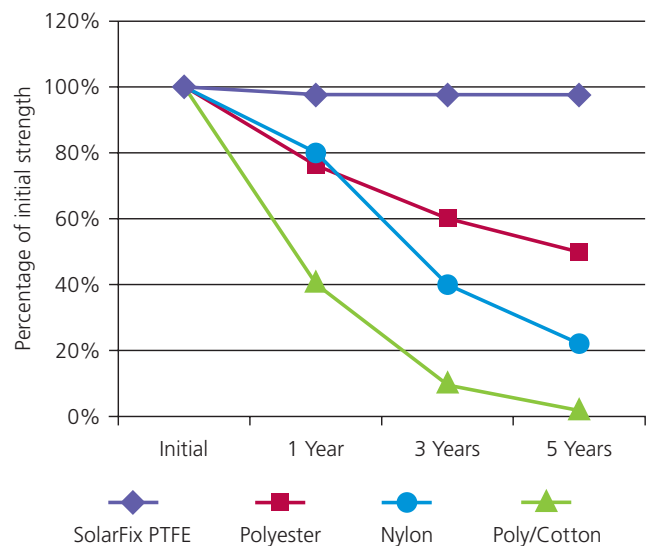

Typical Applications

Awnings

Shade Sails

Marine

Product Details

Size	Spool Length	Colours
1500dtex	3400m	Black & Clear
2640dtex	1920m	Black & Clear
3000dtex	1700m	Black & Clear

Why use SolarFix?

SolarFix is a PTFE thread which has exceptional resistance against UV light and chemical attack. The initial strength is maintained over many years of service and SolarFix is supported with a comprehensive warranty.